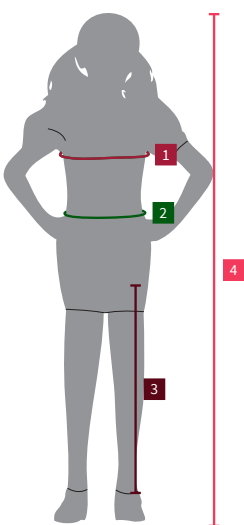

Please note: All values are body measurements

BOYS | UNISEX KIDS

	AGE 3-4	AGE 5-6	AGE 7-8	AGE 9-10	AGE 11-12	AGE 13-14
Height	41"	45½"	50½"	55"	60"	64½"
Chest	22"	24"	26"	28"	30"	32"
Waist	22"	23"	24"	25"	26"	27"
Inside Leg	16½"	19¼"	21⅝"	24"	26⅜"	28⅝"

Please note: All values are body measurements

GIRLS

	AGE 3-4	AGE 5-6	AGE 7-8	AGE 9-10	AGE 11-12	AGE 13-14
Height	41"	45½"	50½"	55"	60"	64½"
Chest	22"	24"	26"	28"	30"	32"
Waist	22"	23"	24"	24½"	25"	26"
Inside Leg	16½"	19¼"	21⅝"	24"	26⅜"	28⅝"

MENS | UNISEX ADULT

- 1. NECK**
Measure around the base of the neck where the collar sits, allow for comfort.
- 2. CHEST**
Measure the chest at the fullest part.
- 3. WAIST**
Measure around the natural waist line.
- 4. INSIDE LEG**
Measure from the crotch to the floor, standing barefoot.

WOMENS

- 1. CHEST**
Measure under the bust.
- 2. WAIST**
Measure around the natural waist line.
- 3. INSIDE LEG**
Measure from the crotch to the floor, standing barefoot.

BOYS | GIRLS | UNISEX KIDS

- 1. CHEST**
Position tape close to underarms, measure the chest at the fullest part.
- 2. WAIST**
Measure around the natural waist line.
- 3. INSIDE LEG**
Measure from the crotch to the floor, standing barefoot.
- 4. HEIGHT**
Measure from the top of the head to the ground, with feet together, standing barefoot.