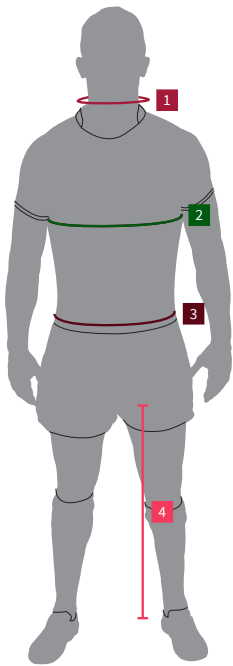

Please note: All values are body measurements

WOMENS

	4	6	8	10	12	14	16	18	20	22
Chest	28"	30"	32"	34"	36"	38"	40"	42"	44"	46"
Waist	22"	24"	26"	28"	30"	32"	34"	36"	38"	40"
Inside Leg Short	28"									
Inside Leg Regular	30"									
Inside Leg Long	32"									
Inside Leg XLong	34"									
Inside Leg XXLlong	36"									

Please note: All values are body measurements

BOYS | UNISEX KIDS

	AGE 3-4	AGE 5-6	AGE 7-8	AGE 9-10	AGE 11-12	AGE 13-14
Height	41"	45½"	50½"	55"	60"	64½"
Chest	22"	24"	26"	28"	30"	32"
Waist	22"	23"	24"	25"	26"	27"
Inside Leg	16½"	19¼"	21⅝"	24"	26⅜"	28⅝"

Please note: All values are body measurements

GIRLS

	AGE 3-4	AGE 5-6	AGE 7-8	AGE 9-10	AGE 11-12	AGE 13-14
Height	41"	45½"	50½"	55"	60"	64½"
Chest	22"	24"	26"	28"	30"	32"
Waist	22"	23"	24"	24½"	25"	26"
Inside Leg	16½"	19¼"	21⅝"	24"	26⅜"	28⅝"

MENS | UNISEX ADULT

- 1. NECK**
Measure around the base of the neck where the collar sits, allow for comfort.
- 2. CHEST**
Measure the chest at the fullest part.
- 3. WAIST**
Measure around the natural waist line.
- 4. INSIDE LEG**
Measure from the crotch to the floor, standing barefoot.