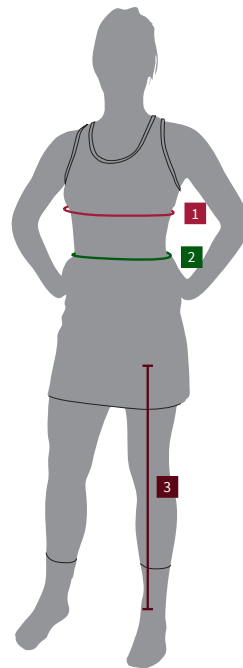

Please note: All values are body measurements

BOYS | UNISEX KIDS

	AGE 3-4	AGE 5-6	AGE 7-8	AGE 9-10	AGE 11-12	AGE 13-14
Height	41"	45½"	50½"	55"	60"	64½"
Chest	22"	24"	26"	28"	30"	32"
Waist	22"	23"	24"	25"	26"	27"
Inside Leg	16½"	19¼"	21⅝"	24"	26⅜"	28⅝"

Please note: All values are body measurements

GIRLS

	AGE 3-4	AGE 5-6	AGE 7-8	AGE 9-10	AGE 11-12	AGE 13-14
Height	41"	45½"	50½"	55"	60"	64½"
Chest	22"	24"	26"	28"	30"	32"
Waist	22"	23"	24"	24½"	25"	26"
Inside Leg	16½"	19¼"	21⅝"	24"	26⅜"	28⅝"

MENS | UNISEX ADULT

- 1. NECK**
Measure around the base of the neck where the collar sits, allow for comfort.
- 2. CHEST**
Measure the chest at the fullest part.
- 3. WAIST**
Measure around the natural waist line.
- 4. INSIDE LEG**
Measure from the crotch to the floor, standing barefoot.

WOMENS

- 1. CHEST**
Measure under the bust.
- 2. WAIST**
Measure around the natural waist line.
- 3. INSIDE LEG**
Measure from the crotch to the floor, standing barefoot.

BOYS | GIRLS | UNISEX KIDS

- 1. CHEST**
Position tape close to underarms, measure the chest at the fullest part.
- 2. WAIST**
Measure around the natural waist line.
- 3. INSIDE LEG**
Measure from the crotch to the floor, standing barefoot.
- 4. HEIGHT**
Measure from the top of the head to the ground, with feet together, standing barefoot.